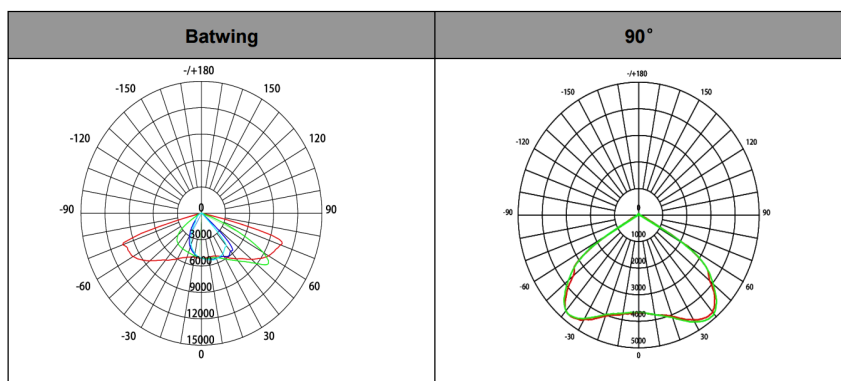

Photometric Light Distribution

PHILIPS
LUMILEDS

Shelley Close - Lowmoor Business Park
Nottinghamshire - NG17 7ET

olighting
limited

Company Number: 09869894
www.olighting.co.uk

All details are correct at time of printing, although Olighting & Zinlux reserve the right to make changes at any time without prior notice. Please contact us for the most up-to-date information

© Copyright Olighting Limited, 2015

LED
HIGHBAY

IP68

RoHS CE

50,000hr LED

Up to 12,000 Lumen

Low Energy, 40 - 120W